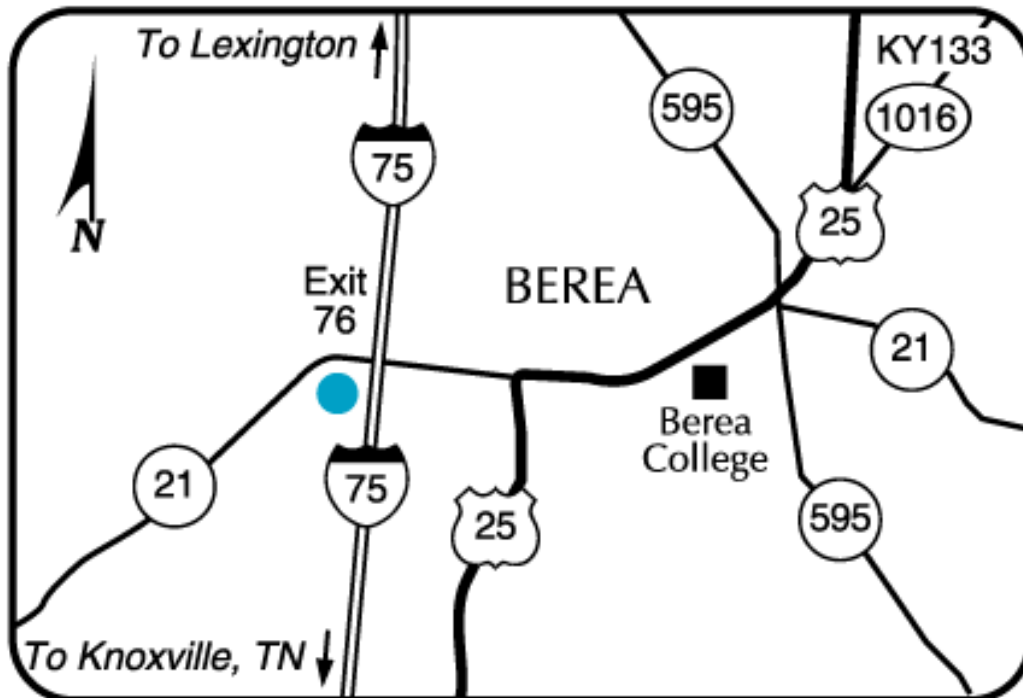

Comfort Inn & Suites

219 Paint Lick Road,
Berea, KY, US, 40403
Phone: (859) 985-5500
Fax: (859) 985-2378

Local Map:

Directions to Our Hotel:

Northbound I-75, take exit 76. Turn left off ramp; hotel on left 400 yards. Southbound I-75, take exit 76; off ramp; turn right, Hotel directly on left 200 yards.